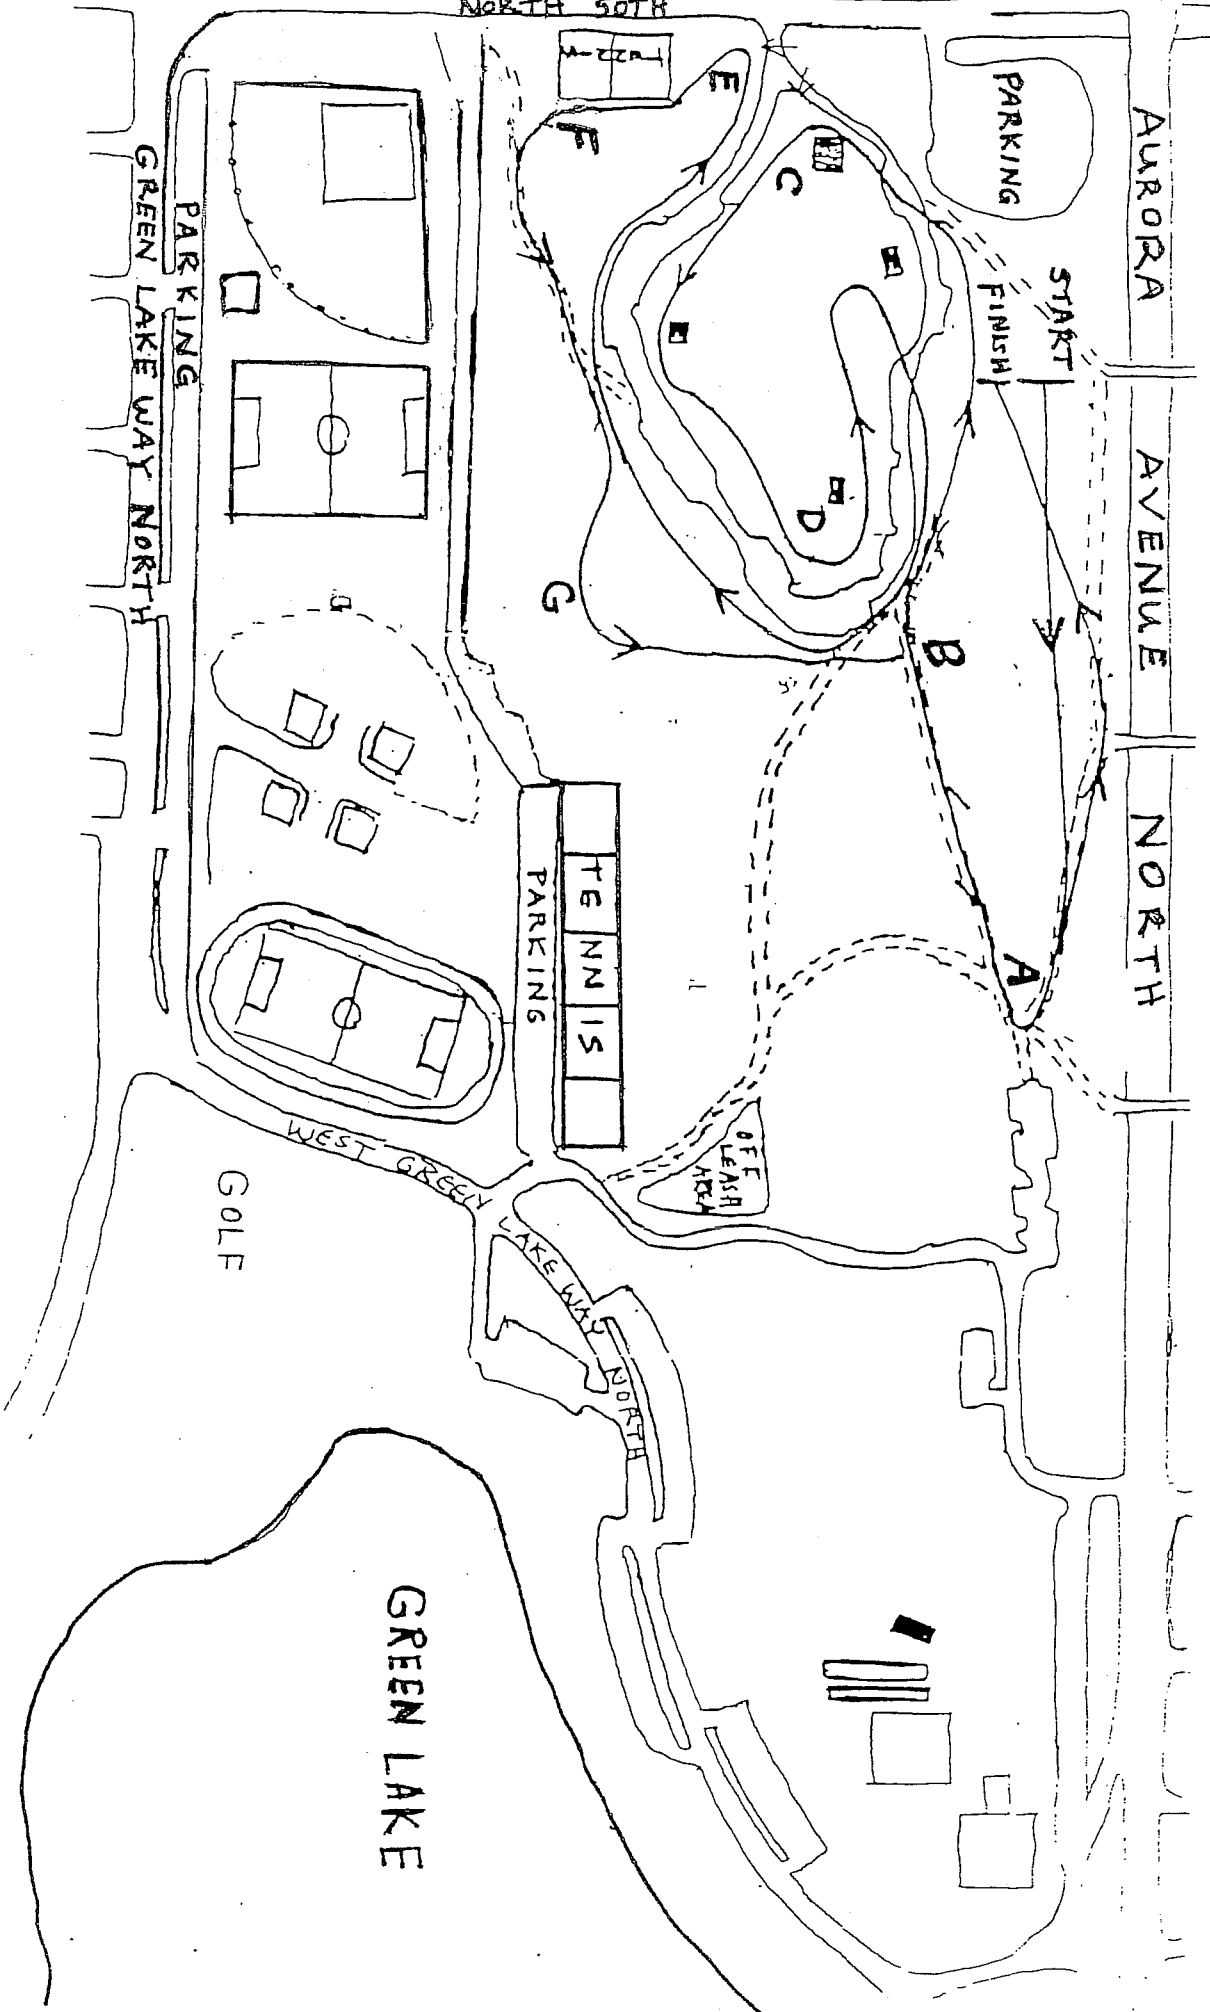

NORTH 50TH

AURORA AVENUE NORTH

PARKING

START FINISH

TENNIS PARKING

OFF LEASH AREA

WEST GREEN LAKE WAY NORTH

GOLF

GREEN LAKE

PARKING GREEN LAKE WAY NORTH

5000 M START-A-B-E-F-G-B-C-D-B-E-F-G-B-D-C-B-A-FINISH