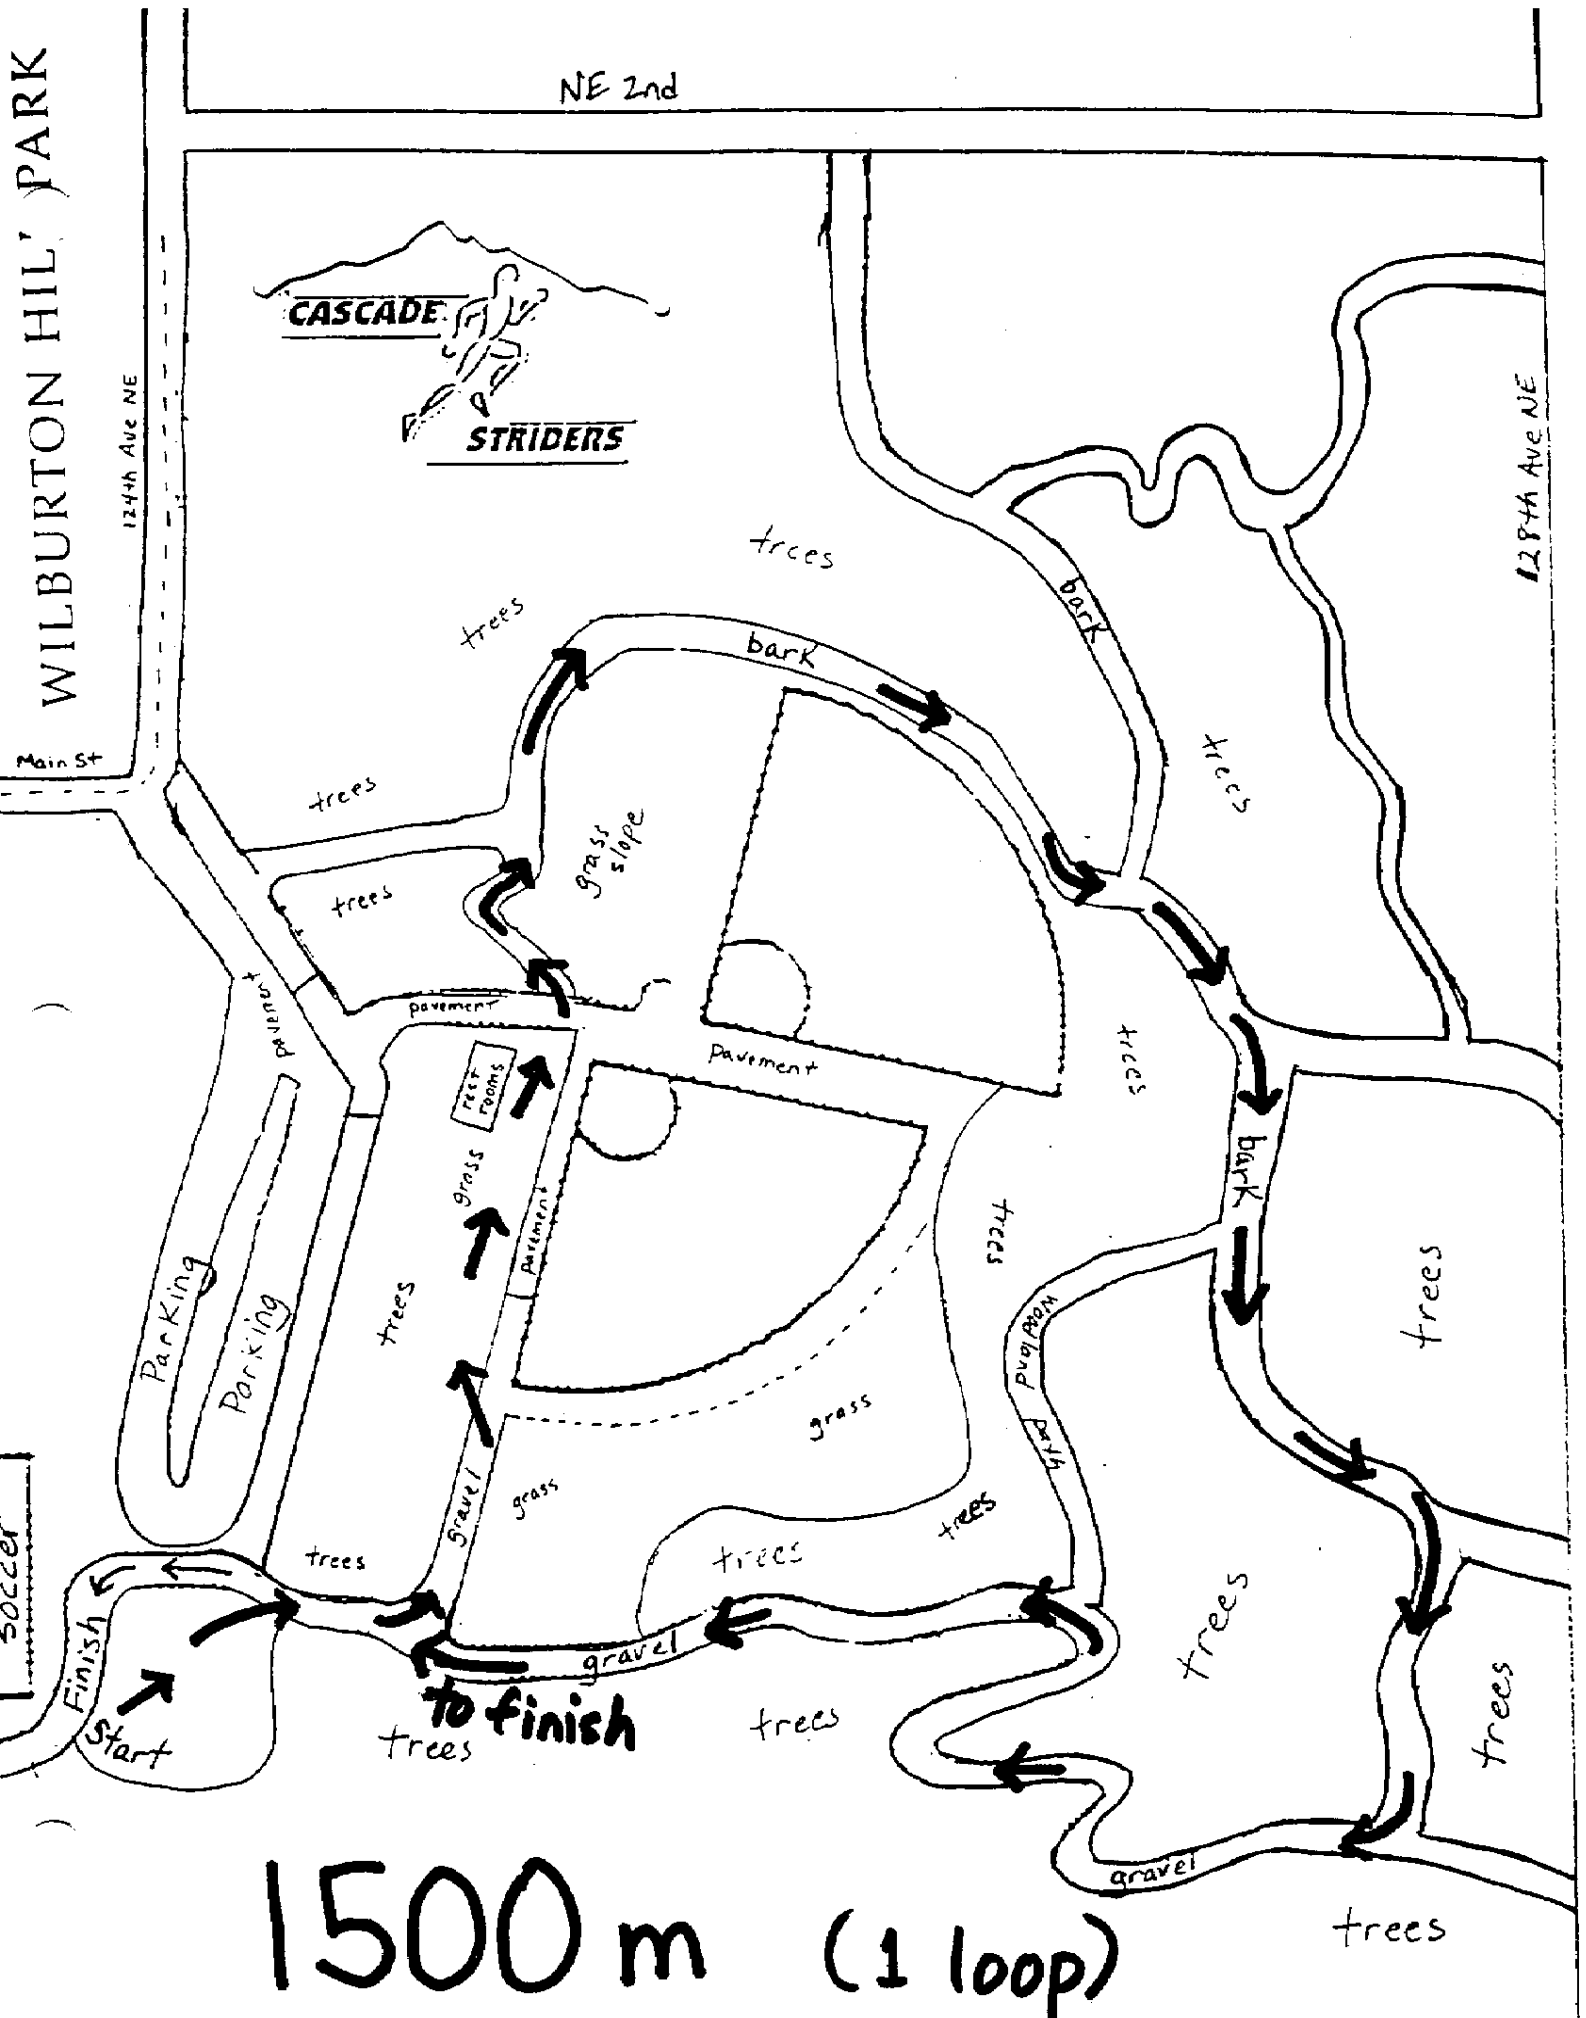

Grass

Gravel

Grass

Grass

to finish

1500 m (1 loop)

WILBURTON HILL PARK

124th Ave NE

128th Ave NE

NE 2nd

3000 m (2 loops)

WILBURTON HILL PARK

NE 2nd

CASCADE

STRIDERS

12TH AVE NE
Main St

12TH AVE NE

4000m (2 loops + 1 smaller loop)