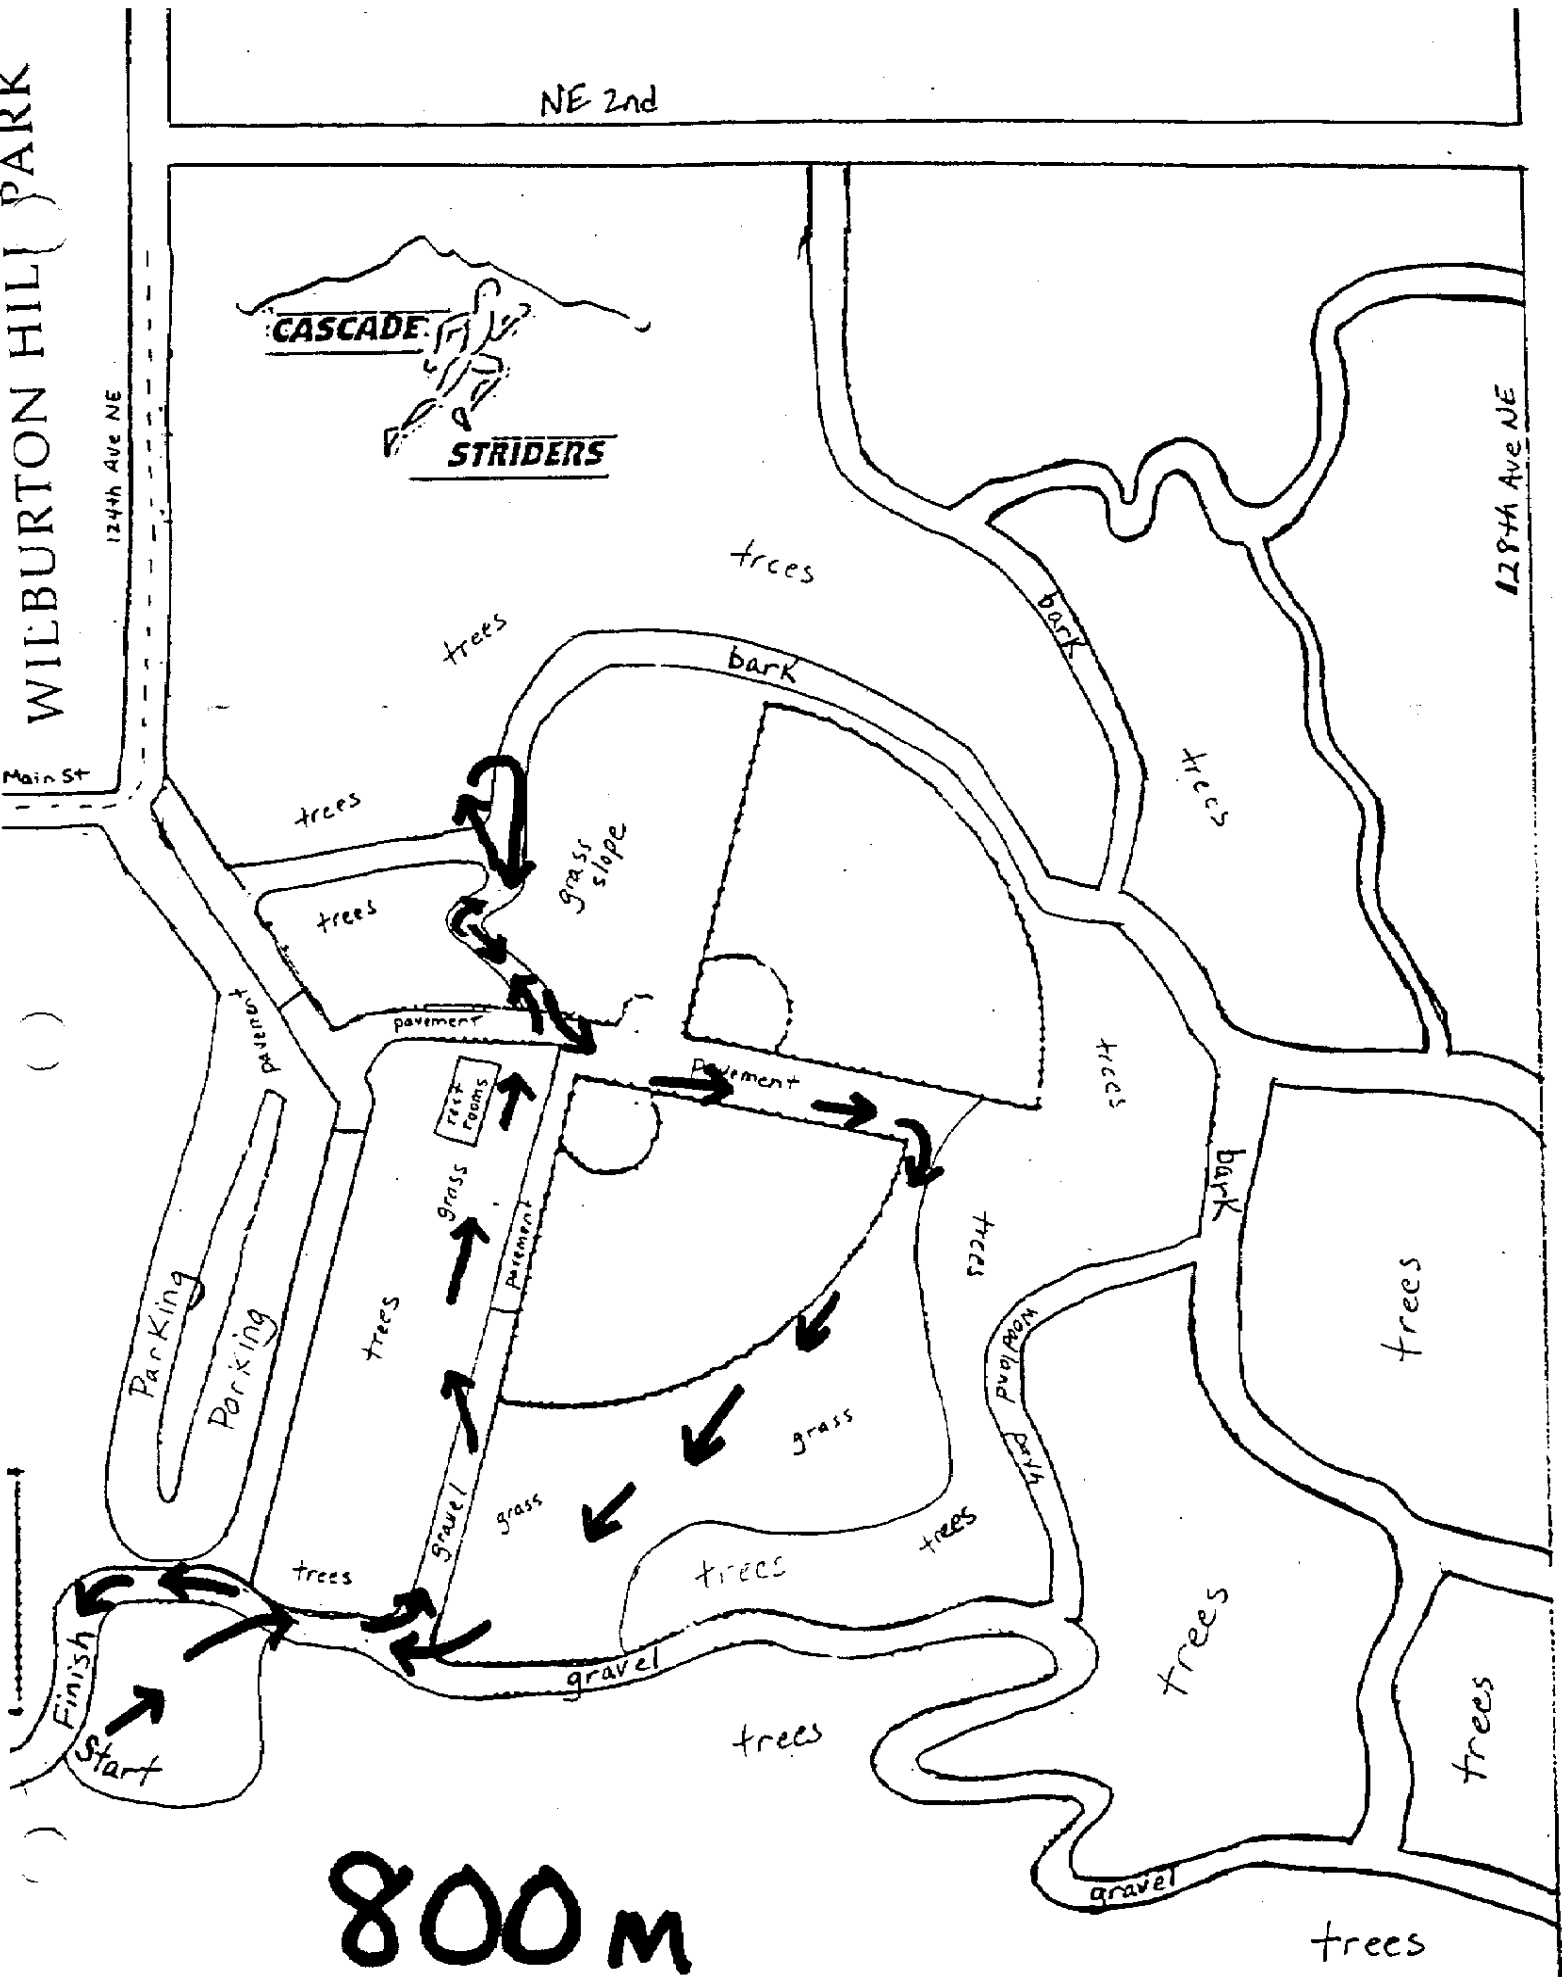

WILBURTON HILL PARK

124th Ave NE

128th Ave NE

NE 2nd

800m

WILBURTON HIL' PARK

NE 2nd

124th Ave NE

128th Ave NE

Main St

soccer

Start
Finish

Parking
Parking

REST ROOMS

Grass

Pavement

Grass

Gravel

Grass

Grass

to finish

1500 m (1 loop)

WILBURTON HILL PARK

124th Ave NE

12TH AVE NE

4000m (2 loops + 1 smaller loop)