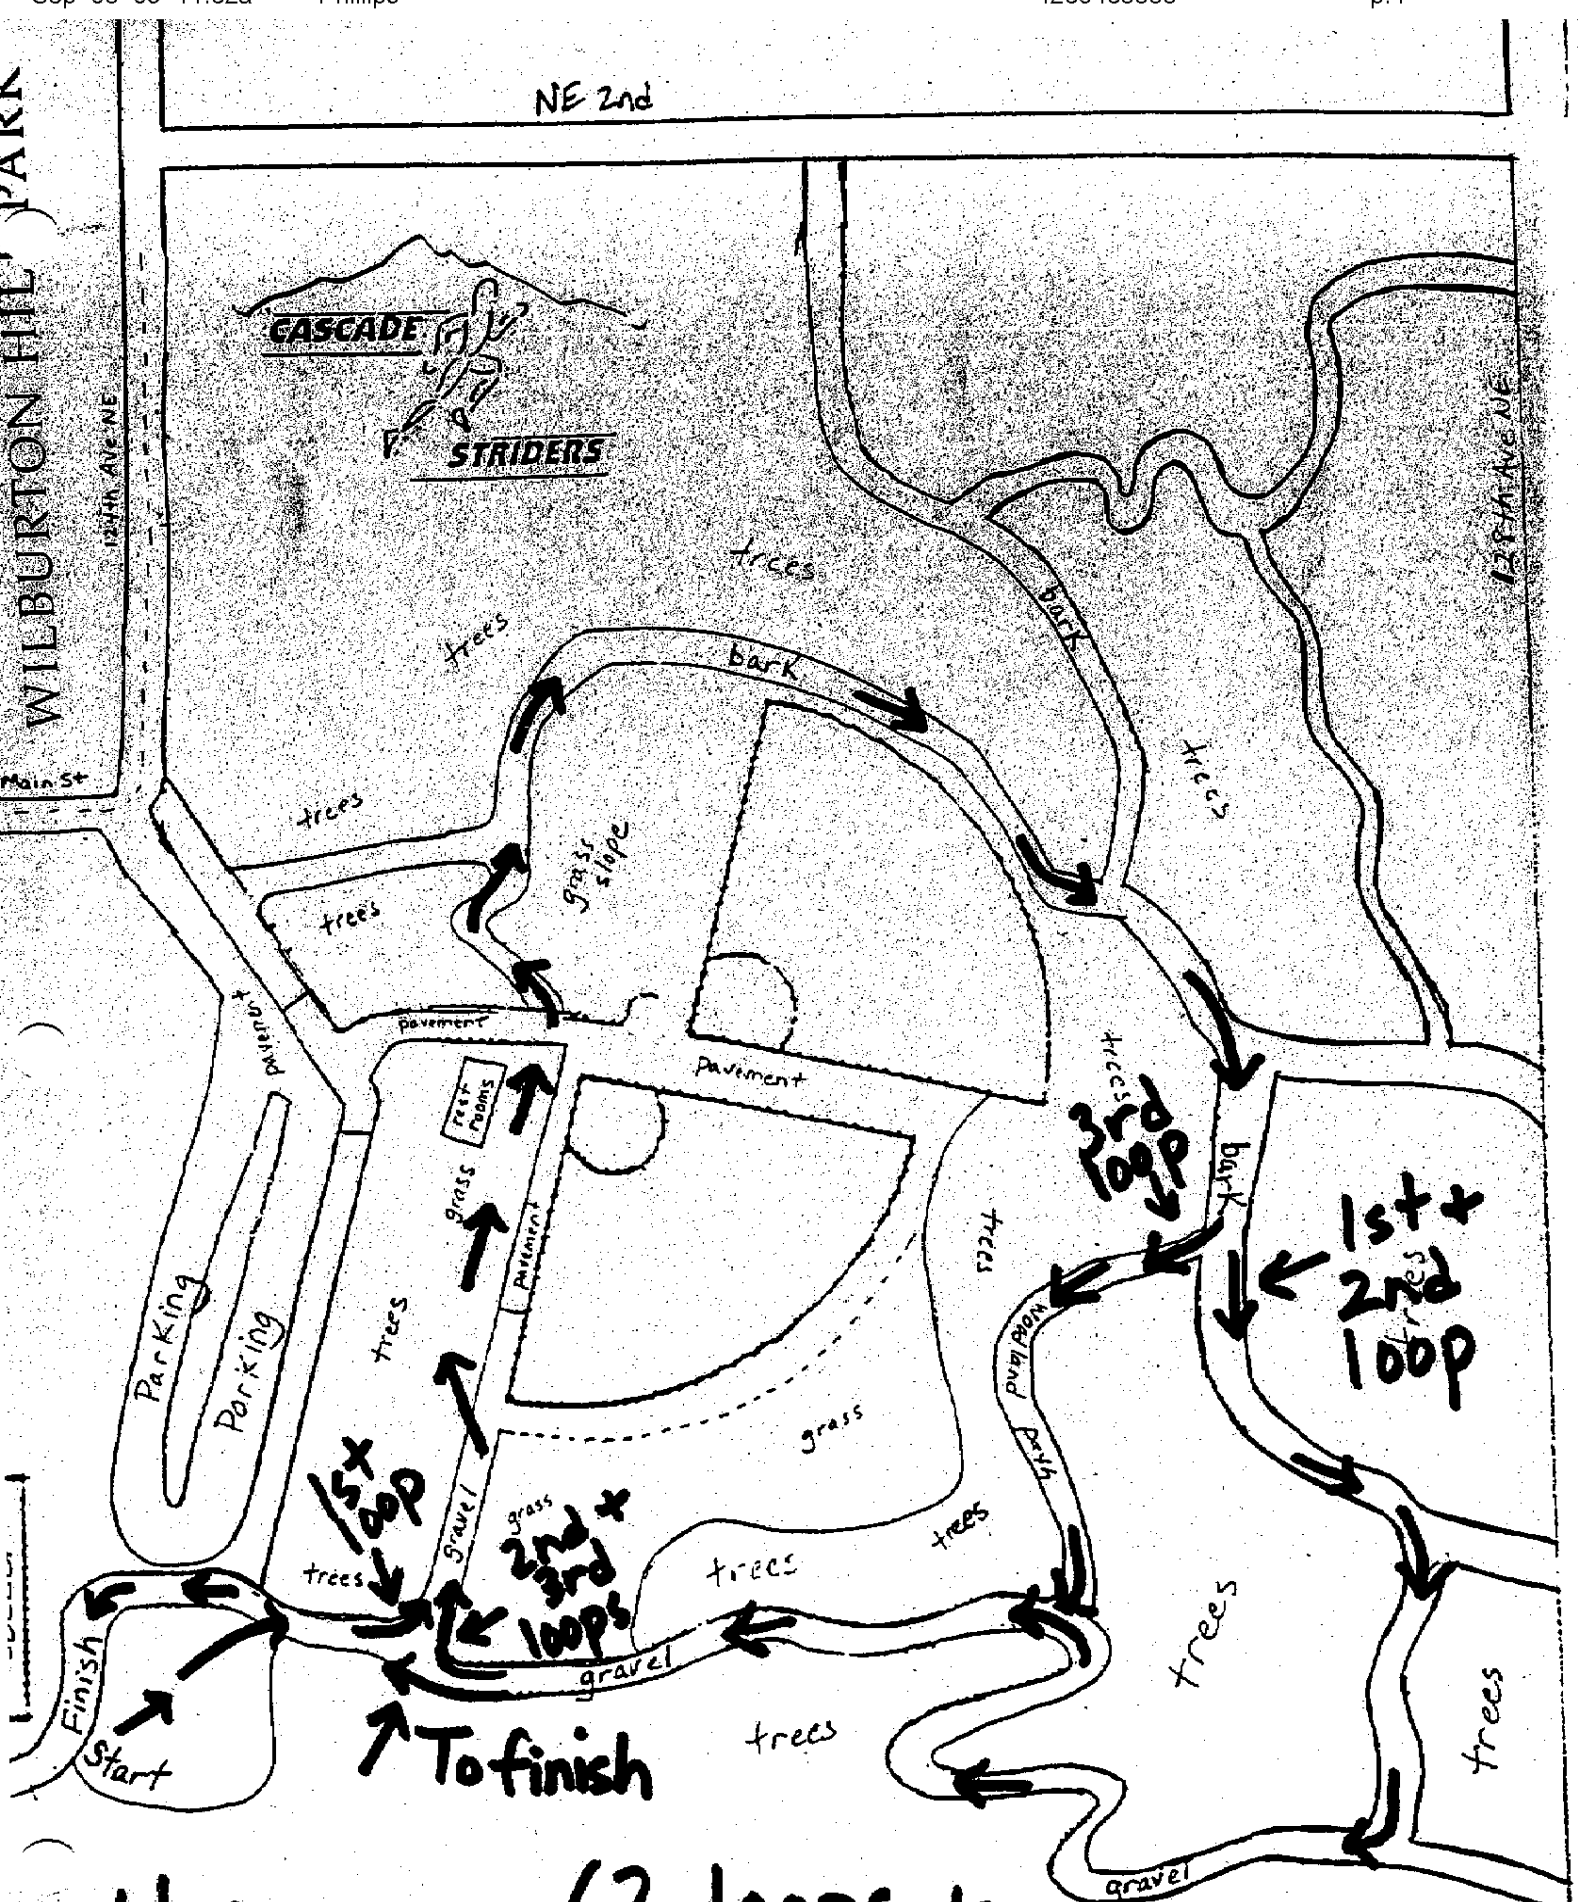

Grass

Gravel

Grass

Grass

to finish

1500 m (1 loop)

WILBURTON HILL PARK

124th Ave NE

128th Ave NE

NE 2nd

3000 m (2 loops)

WILBURTON HILL PARK

NE 2nd

CASCADE

STRIDERS

12TH AVE NE
Main St

12TH AVE NE

4000m (2 loops + 1 smaller loop)