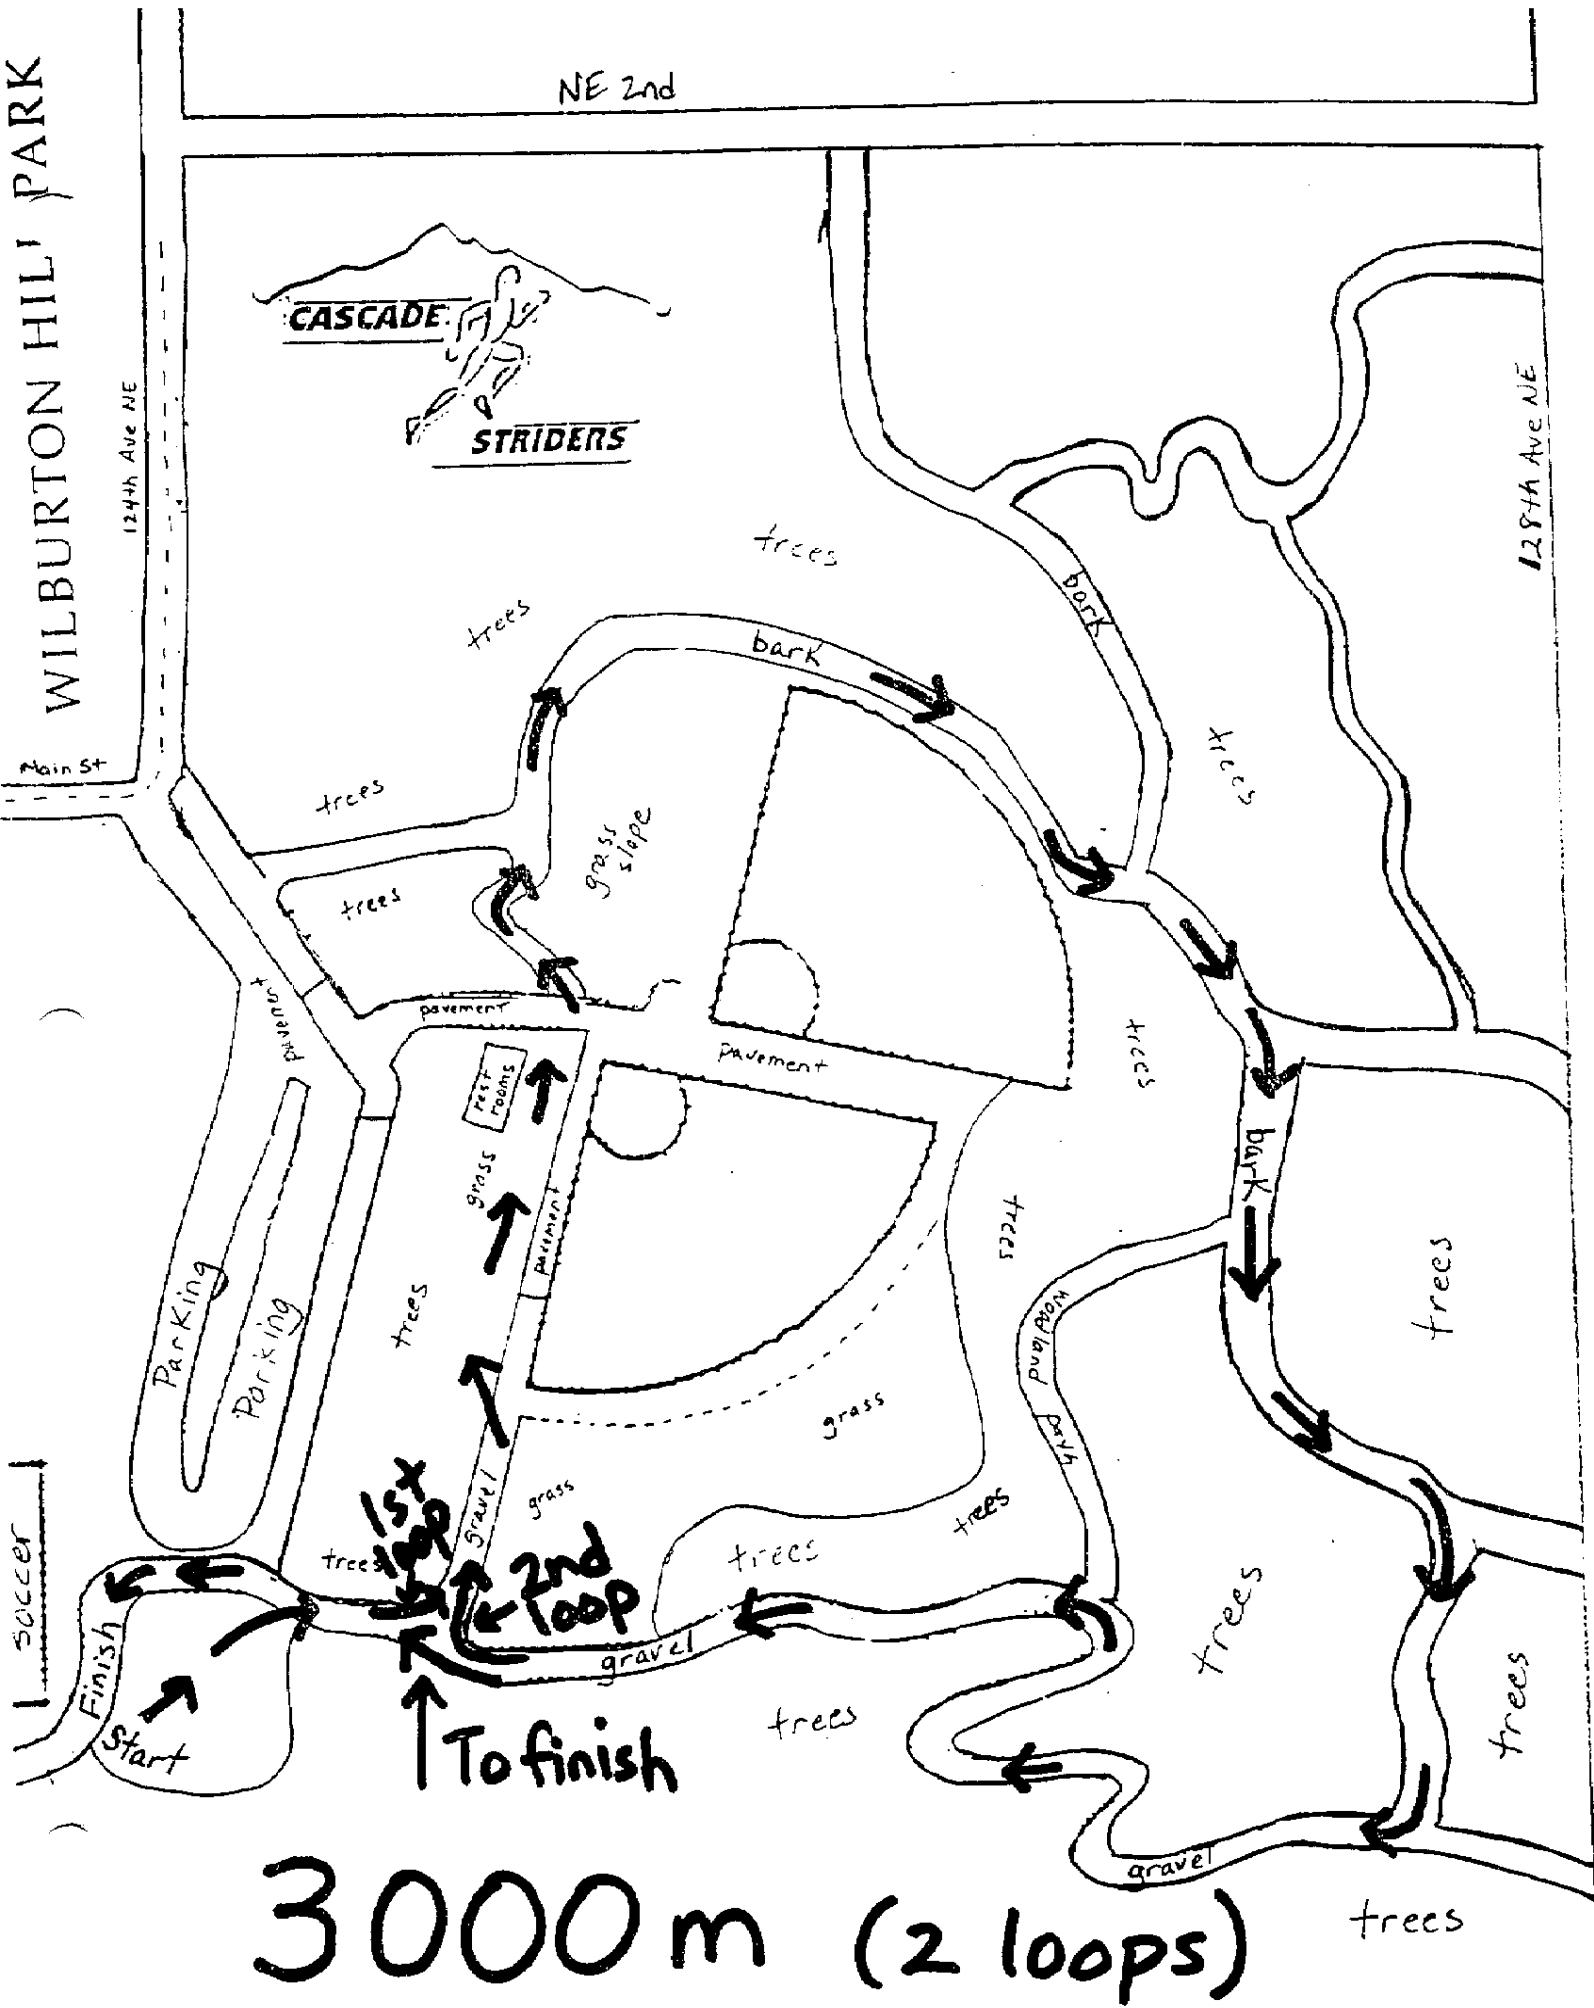

Grass

Gravel

Grass

Grass

to finish

1500 m (1 loop)

WILBURTON HILL PARK

124th Ave NE

128th Ave NE

NE 2nd

3000 m (2 loops)

WILBURTON HILL PARK

NE 2nd

CASCADE

STRIDERS

12TH AVE NE
Main St

12TH AVE NE

4000m (2 loops + 1 smaller loop)