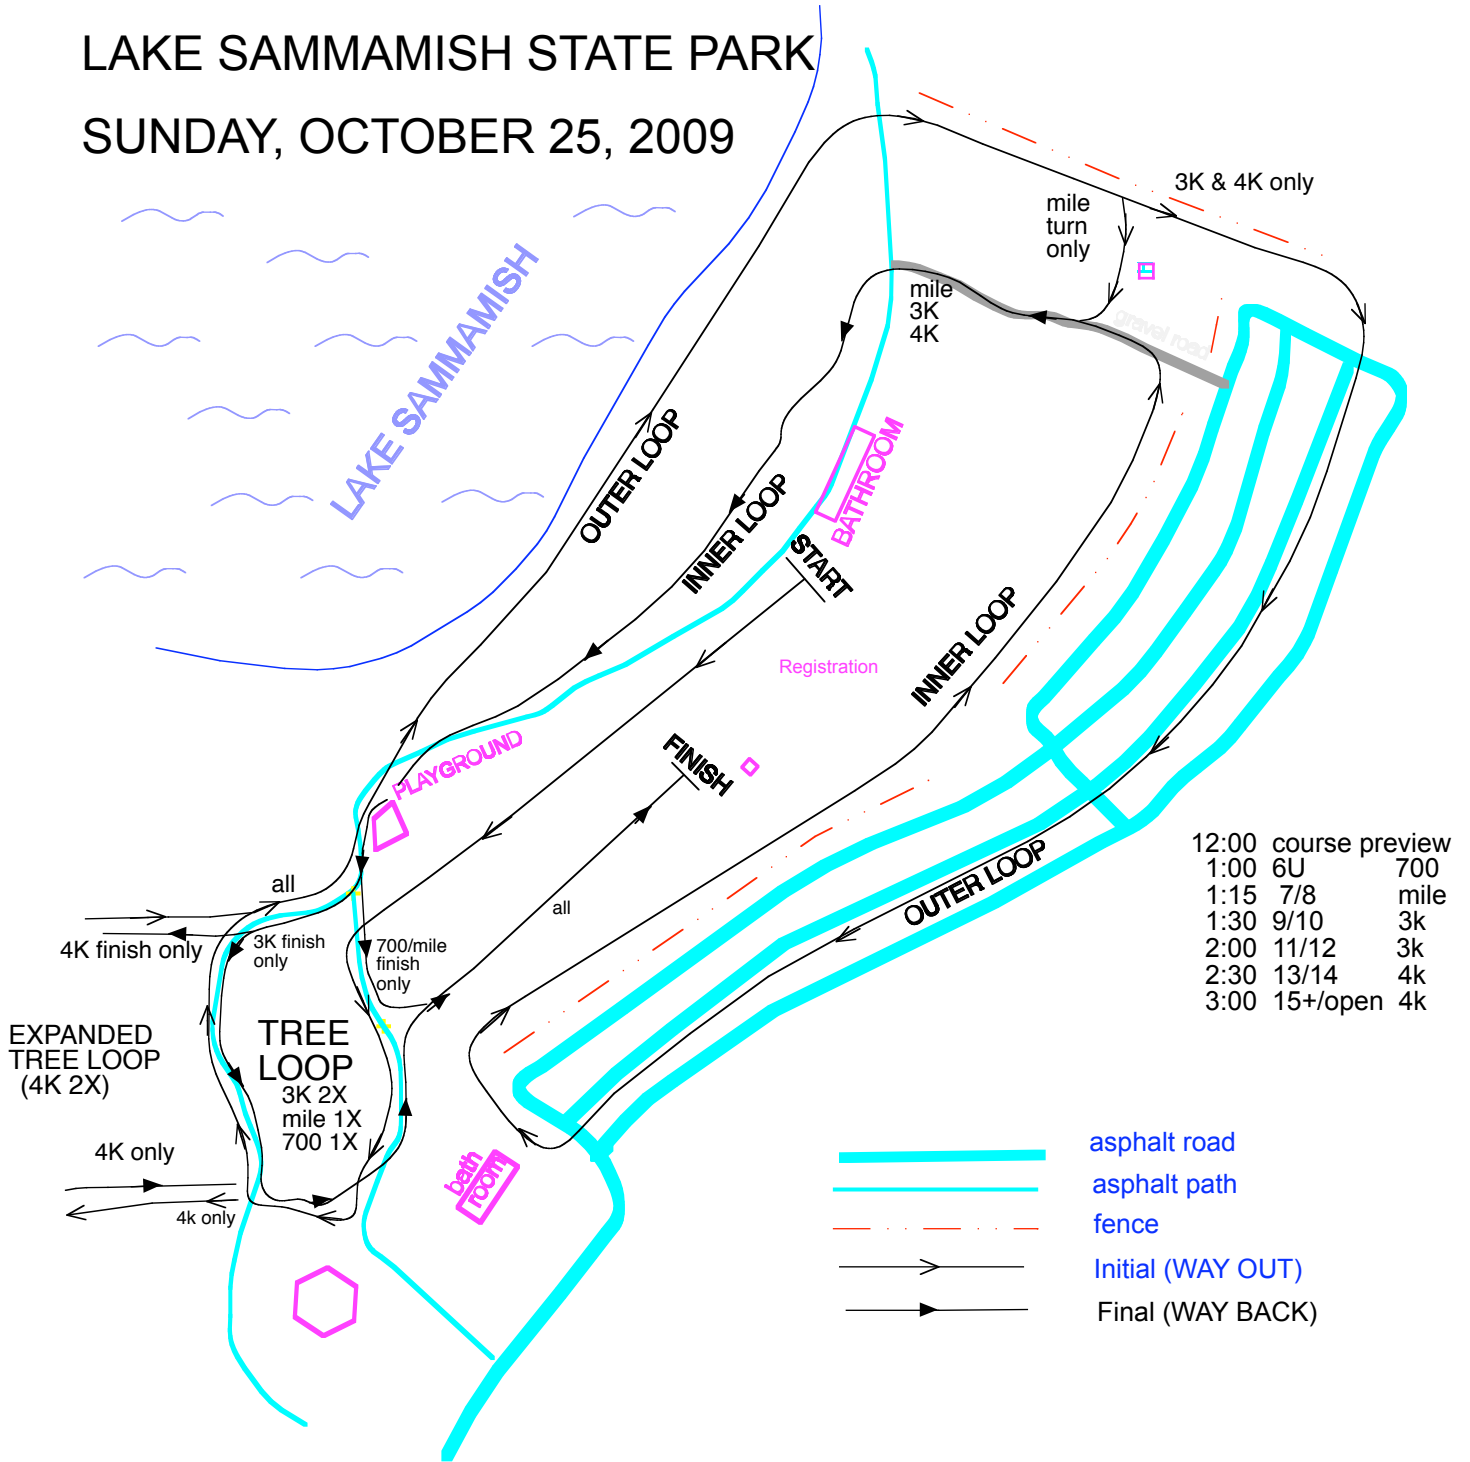

# ISSAQUAH GLIDERS CROSS COUNTRY MEET

LAKE SAMMAMISH STATE PARK

SUNDAY, OCTOBER 25, 2009

12:00	course preview	
1:00	6U	700
1:15	7/8	mile
1:30	9/10	3k
2:00	11/12	3k
2:30	13/14	4k
3:00	15+/open	4k

700	MILE	3K	4K
START TREE LOOP right turn FINISH	START TREE LOOP 1/2 OUTER LOOP 1/2 INNER LOOP FINISH	START TREE LOOP OUTER LOOP INNER LOOP REVERSE TREE LOOP FINISH	START EXPANDED TREE LOOP OUTER LOOP INNER LOOP REVERSE EXPANDED TREE LOOP FINISH